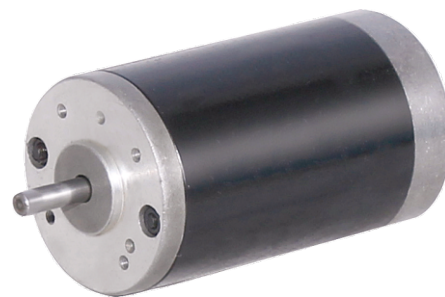

● 外形尺寸 Dimensions

● 电动机主要技术参数 Motor Technical Data

电机型号 TYPE	额定电压 Rated voltage VDC	空载转速 No-load speed r/min	空载电流 No-load current A	额定转速 Rated speed r/min	额定转矩 Rated torque mN.m	输出功率 Output power W	额定电流 Rated current A	堵转转矩 Stall torque mN.m	堵转电流 Stall current A
45ZYN78-2420	24	2000	0.25	1600	80	13	0.8	310	3.0
45ZYN78-2425	24	2500	0.30	2000	130	25	1.7	570	6.6
45ZYN78-2430	24	3000	0.30	2400	150	30	2.5	720	7.5