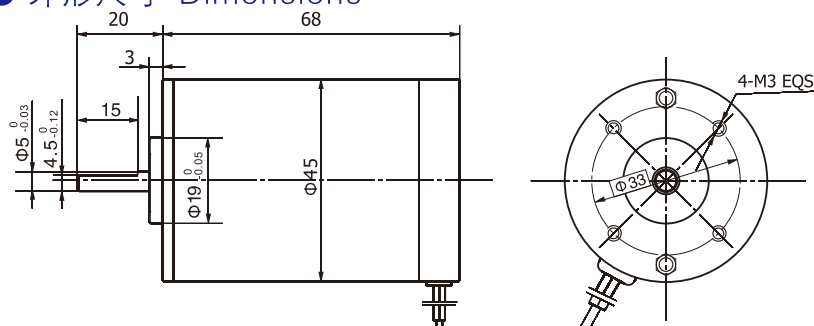

### ● 产品特点和用途 Description of The Product

直径45mm的稀土永磁直流电动机，密封结构，适合于各种要求低噪音的使用场合。  
45MM OD rare earth PMDC motor, totally enclosed, used in occasions which require motors with low noise.

### ● 外形尺寸 Dimensions