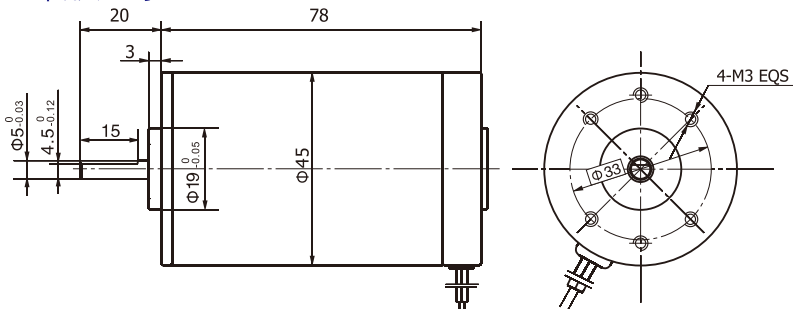

45ZY68永磁直流电动机 45ZY68 Brushed DC Motor

● 产品特点和用途 Description of The Product

直径45mm的永磁直流电动机，密封结构，适合于各种要求低噪音的使用场合。

45MM OD PMDC motor, totally enclosed, used in occasions which require motors with low noise.

● 外形尺寸 Dimensions

● 电动机主要技术参数 Motor Technical Data

电机型号 Type	额定电压 Rated voltage VDC	空载转速 No-load speed r/min	空载电流 No-load current A	额定转速 Rated speed r/min	额定转矩 Rated torque mN.m	输出功率 Output power W	额定电流 Rated current A	堵转转矩 Stall torque mN.m	堵转电流 Stall current A
45ZY68-2430	24	3000	0.2	2500	45	12	0.8	190	2.7
45ZY68-2440	24	4000	0.3	3200	55	18	1.2	195	3.0

45ZY78永磁直流电动机 45ZY78 Brushed DC Motor

● 产品特点和用途 Description of The Product

直径45mm的永磁直流电动机，密封结构，适合于各种要求低噪音的使用场合。

45MM OD PMDC motor, totally enclosed, used in occasions which require motors with low noise.

● 外形尺寸 Dimensions

● 电动机主要技术参数 Motor Technical Data

电机型号 Type	额定电压 Rated voltage VDC	空载转速 No-load speed r/min	空载电流 No-load current A	额定转速 Rated speed r/min	额定转矩 Rated torque mN.m	输出功率 Output power W	额定电流 Rated current A	堵转转矩 Stall torque mN.m	堵转电流 Stall current A
45ZY78-2430	24	3000	0.22	2400	55	15	1.0	240	3.0
45ZY78-2440	24	4000	0.30	3200	70	23	1.5	310	4.8