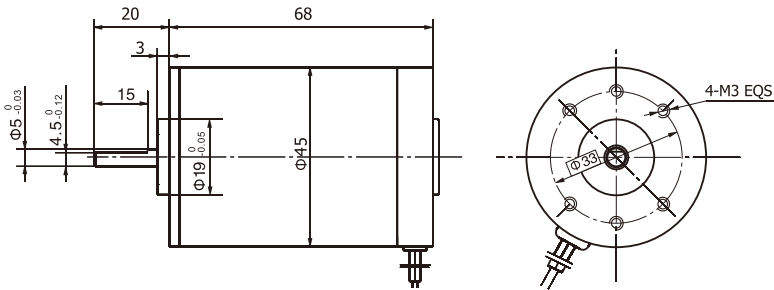

45ZY68永磁直流电动机 45ZY68 Brushed DC Motor

● 产品特点和用途 Description of The Product

直径45mm的永磁直流电动机，密封结构，适合于各种要求低噪音的使用场合。

45MM OD PMDC motor, totally enclosed, used in occasions which require motors with low noise.

● 外形尺寸 Dimensions

● 电动机主要技术参数 Motor Technical Data

电机型号 Type	额定电压 Rated voltage VDC	空载转速 No-load speed r/min	空载电流 No-load current A	额定转速 Rated speed r/min	额定转矩 Rated torque mN.m	输出功率 Output power W	额定电流 Rated current A	堵转转矩 Stall torque mN.m	堵转电流 Stall current A
45ZY68-2430	24	3000	0.2	2500	45	12	0.8	190	2.7
45ZY68-2440	24	4000	0.3	3200	55	18	1.2	195	3.0

45ZY78永磁直流电动机 45ZY78 Brushed DC Motor

● 产品特点和用途 Description of The Product

直径45mm的永磁直流电动机，密封结构，适合于各种要求低噪音的使用场合。

45MM OD PMDC motor, totally enclosed, used in occasions which require motors with low noise.

● 外形尺寸 Dimensions

● 电动机主要技术参数 Motor Technical Data

电机型号 Type	额定电压 Rated voltage VDC	空载转速 No-load speed r/min	空载电流 No-load current A	额定转速 Rated speed r/min	额定转矩 Rated torque mN.m	输出功率 Output power W	额定电流 Rated current A	堵转转矩 Stall torque mN.m	堵转电流 Stall current A
45ZY78-2430	24	3000	0.22	2400	55	15	1.0	240	3.0
45ZY78-2440	24	4000	0.30	3200	70	23	1.5	310	4.8